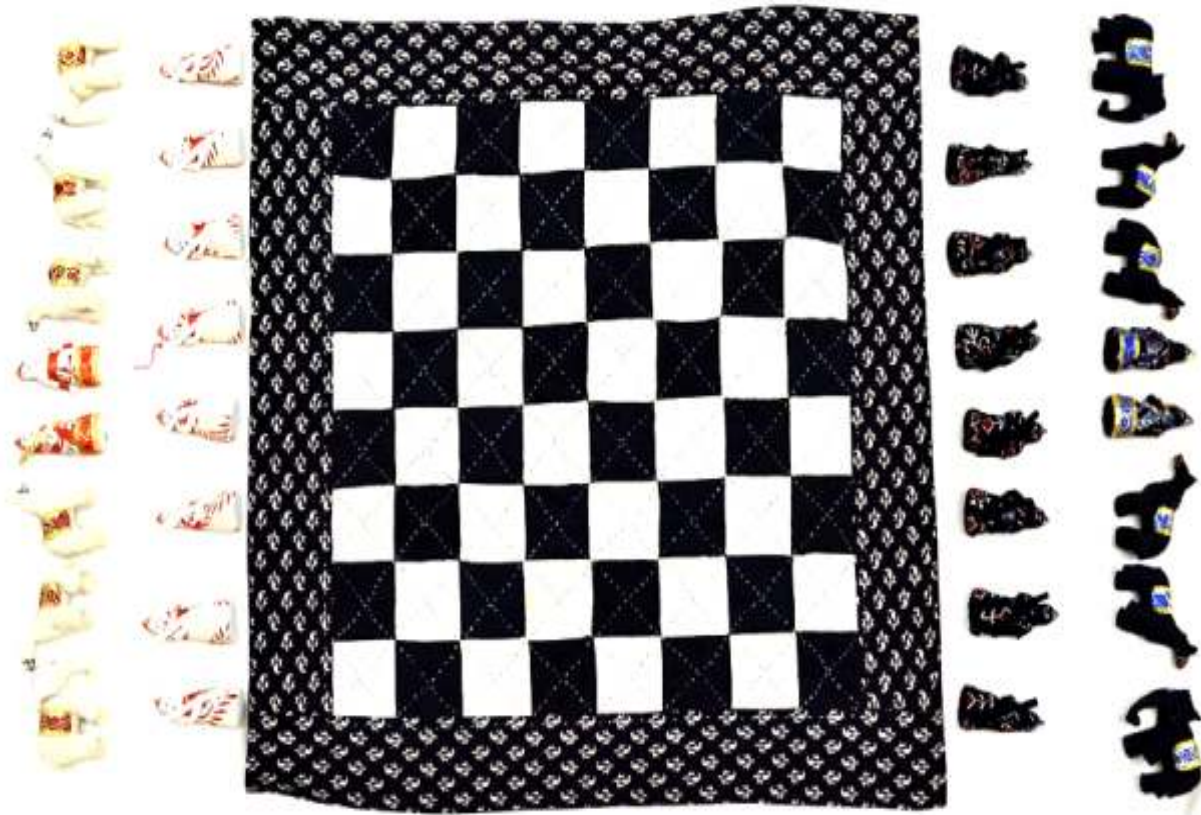

# ASHTA CHAMMA

PRODUCT CODE- GMAC J-1 CT  
FABRIC- NATURAL DYED COTTON  
BOARD SIZE- 19" X 19"  
BAG SIZE- 11" X 11'  
PLAYERS- SIXTEEN CLAY PLAYERS &  
FOUR COWRIE  
TRADITIONAL ART- JAT EMBROIDERY  
PRICE- Rs. 2490  
ALL GAMES COME WITH INSTRUCTIONS

# CHESS

PRODUCT CODE- GMCH PW-1 CT  
FABRIC- NATURAL DYED COTTON  
BOARD SIZE- 25" X 25"  
BAG SIZE- 10" W X 10" H  
PLAYERS- FOUR HANDMADE TOY KING & QUEEN & KNIGHT FOUR, ROOK FOUR, BISHOP FOUR, SIXTEEN TOY PAWN  
TRADITIONAL ART- PATCHWORK  
PRICE- Rs.3590  
ALL GAMES COME WITH INSTRUCTIONS

# CHOPAD

PRODUCT CODE- GMCP R-4e CT  
FABRIC- NATURAL DYED COTTON  
BOARD SIZE- 30" X 30"  
BAG SIZE- 9" X 9"  
PLAYERS- SIXTEEN HAND EMBROIDERED  
PLAYERS IN FOUR COLOURS & SIX  
COWRIE  
TRADITIONAL ART- RABARI  
EMBROIDERY  
PRICE- Rs.2190  
ALL GAMES COME WITH INSTRUCTIONS  
BLACK

# SNAKES & LADDERS

PRODUCT CODE- GMSS PW-1 CT  
FABRIC- NATURAL DYED COTTON  
BOARD SIZE- 18" X 18"  
BAG SIZE- 13 " W X 10" H  
PLAYERS- FOUR LEATHER PLAYERS & A  
WOODEN DICE  
TRADITIONAL ART- PATCHWORK &  
APPLIQUE  
PRICE- Rs.1590  
ALL GAMES COME WITH INSTRUCTIONS